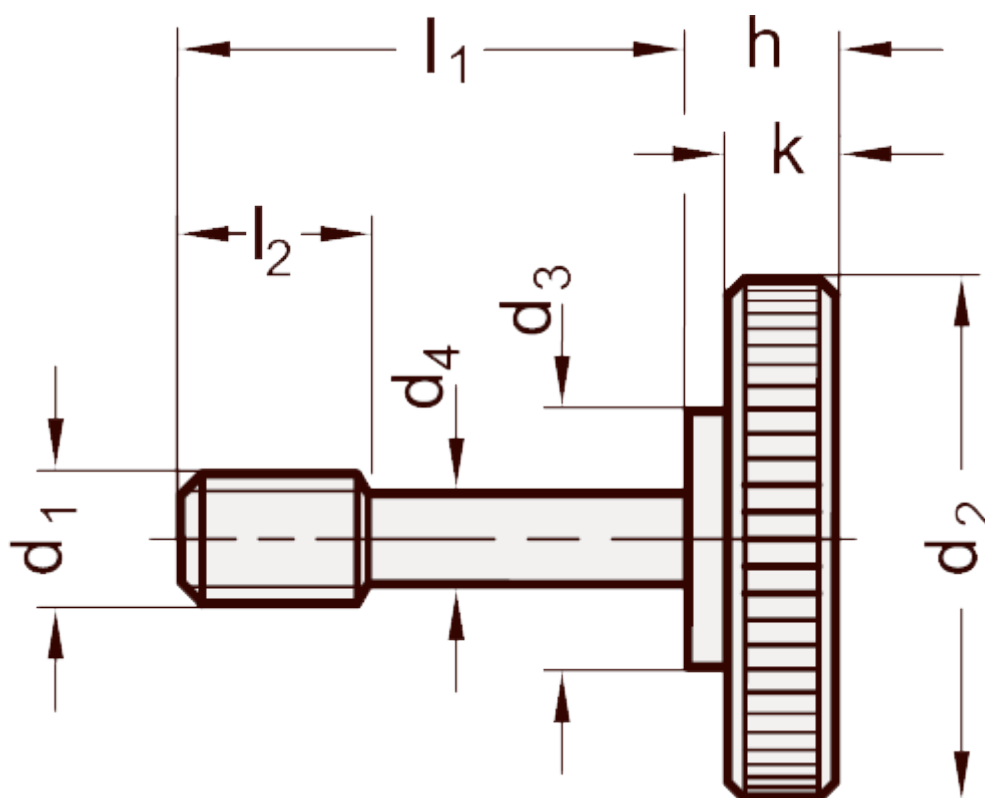

Article number: 206532M417NI
Description: E+G Knurled screw
GN 653.2-M4-17-NI

Measures

$a_1 = 4-6$	$h = 5.5$
$a_2 = 6-10$	$k = 3.5$
$a_3 = 10-12$	$l_2 = 5$
$d_1 = M4$	Weight in (g) = 7
$d_2 = 16$	
$d_3 = 8$	
$d_4 = 3.2$	
$d_5 = 4.5$	